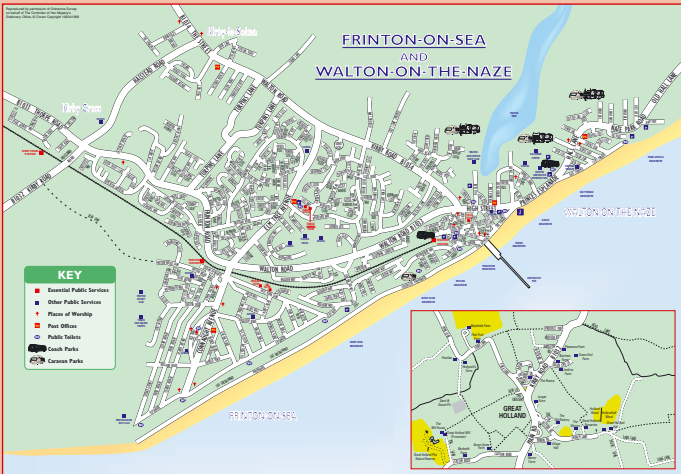

USEFUL INFORMATION

ELLIS & LETTS
HEATING, PLUMBING AND
GAS ENGINEERS
Office: 01225 425745
Mobile: 07815 298616

CRESCENT CAT RESCUE
Good homes wanted for
cats and kittens.
Tel: 01225 843399
www.crescentcatrescue.co.uk

GLIC GARAGE DOORS
QUALITY & SECURITY BUT FULLY AFFORDABLE
Tel: 01225 960810

ASTER HOUSE
BISTRO & BREAKFAST
Tel: 01225 425745

MARINESTORE CHANDLERY
Everything for fish and motorboating
Tel: 01225 425745

TTC TENDING TECHNOLOGY COLLEGE
Tel: 01225 425745

SHORE TAXIS
Tel: 01225 676887

Peter Adams Accountant
Tel: 01225 425745

SPARLING BENHAM & BROUGH SOLICITORS
Tel: 01225 679222

SHORE TAXIS
Tel: 01225 676887

SHORE TAXIS
Tel: 01225 676887

The Rock Hotel
Tel: 01225 425745

The Methodist Church
Tel: 01225 425745

SHORE TAXIS
Tel: 01225 676887

SHORE TAXIS
Tel: 01225 676887

Park Fruit Farm
Tel: 01225 425745

KIRBY LOCKS LTD
Tel: 01225 425745

C.K. BATTEN
Tel: 01225 676062

C.K. BATTEN
Tel: 01225 676062

The Ernest Luff Homes Ltd
Tel: 01225 425745

mercurytheatre
Tel: 01225 425745

mercurytheatre
Tel: 01225 425745

mercurytheatre
Tel: 01225 425745

Walton-on-the-Naze Foundation Primary School
Tel: 01225 425745

mercurytheatre
Tel: 01225 425745

DIAL 999
Tel: 01225 425745

DIAL 999
Tel: 01225 425745

St Monica's
Tel: 01225 425745

Walton-on-the-Naze
Tel: 01225 425745

POWELLS SOLICITORS
Tel: 01225 675698

POWELLS SOLICITORS
Tel: 01225 675698